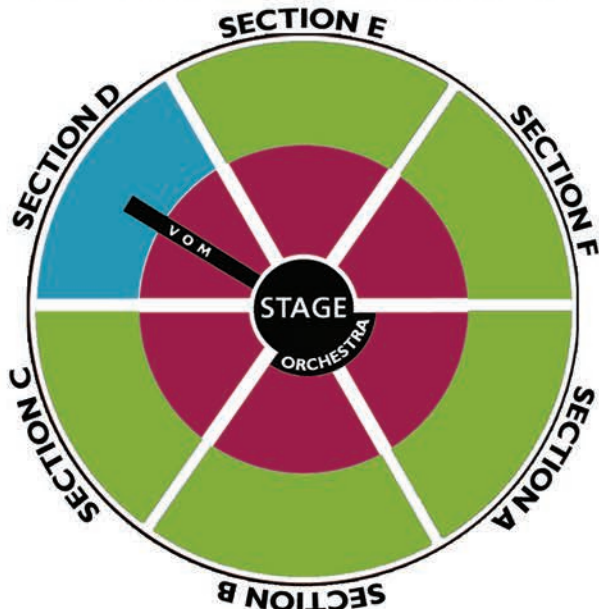

SEE ALL FIVE SHOWS & SAVE!

SUBSCRIBE TODAY!

ENJOY MAXIMUM SAVINGS WITH MANY BENEFITS AND FREE EXCHANGE PRIVILEGES!

- **SAVE 20%** off equivalent single ticket pricing when buying all 5 shows - **THAT'S ONE SHOW FREE!**
- **GUARANTEED GREAT SEATS** for all five spectacular Broadway quality musicals.
- **FLEXIBILITY** of **FREE TICKET EXCHANGES** with 24 hrs notice before scheduled performance (*into same show only*). Subscriber will be responsible for any increase in ticket prices.
- Receive advanced e-mail notification and early on-sale dates for added concerts and events.
- Save 10% when buying additional tickets for any subscription musical, select concerts, *Jersey Boys* and *A Christmas Carol*.

NSMT SEATING CHART

INNER UPPER SUPER SAVER
MAY BE OBSTRUCTED VIEW