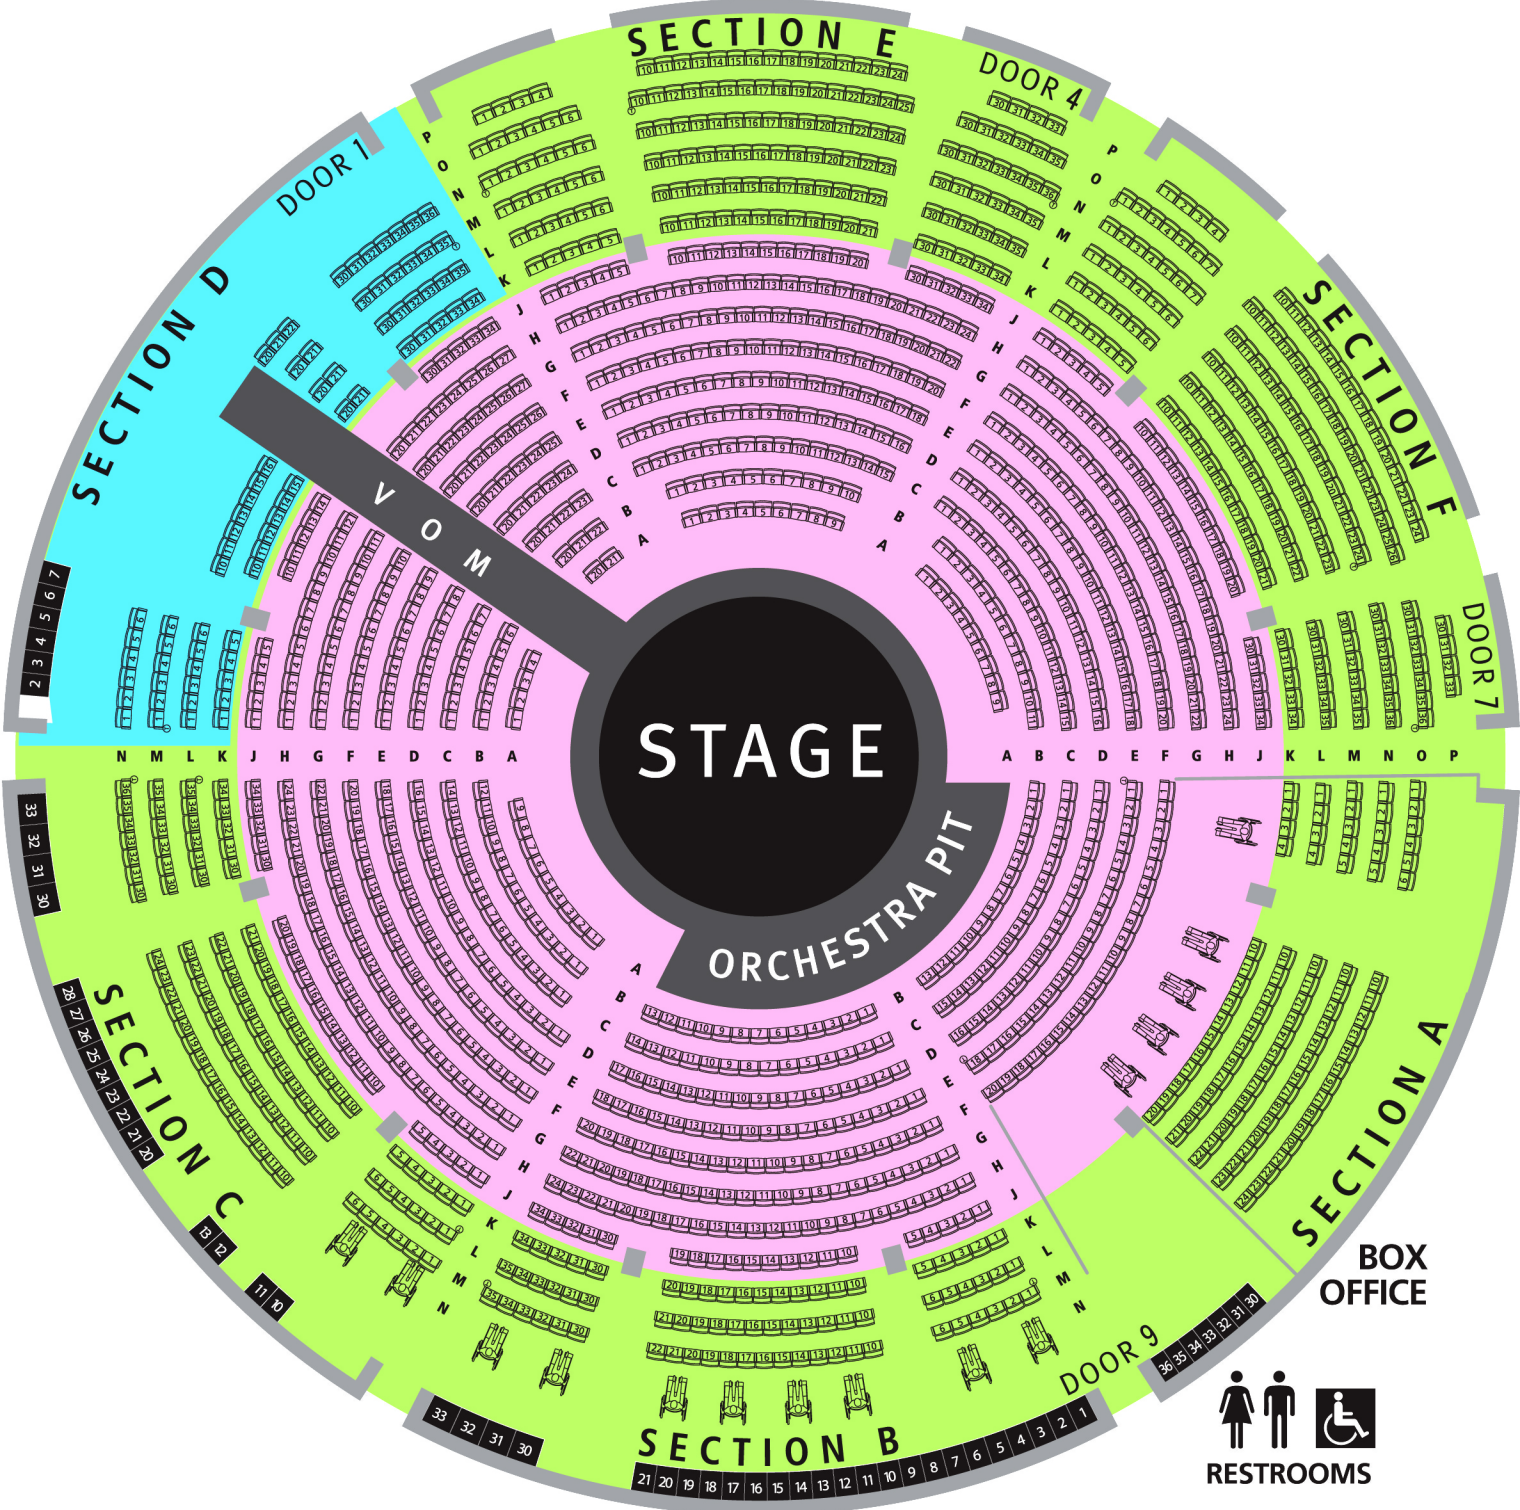

RESTROOMS

INNER
Rows A — J

UPPER
Rows K — P

SUPER SAVER
Section D: Rows K — N

Bench Seating

STAGE

ORCHESTRA PIT

BOX OFFICE

RESTROOMS